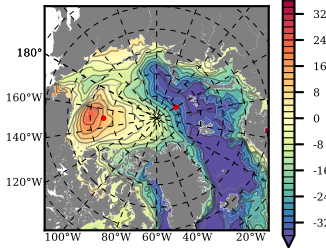

ERA01NEM405LAS mean FWC (m) over 1994

Mean FWC (m) from BG Obs Sys. (Proshutinsky et al. GRL2018) over year 2003-2017

Mean FWC (m) from Init State

ERA01NEM405LAS mean SSH anomaly

Mean DOT from Armitage et al. 2017 2003-2014