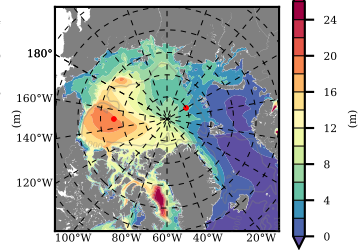

ERA01NEM405LAS mean FWC (m) over 1994

Mean FWC (m) from BG Obs Sys. (Proshutinsky et al. GRL2018) over year 2003-2017

Mean FWC (m) from Init State

ERA01NEM405LAS mean SSH anomaly

Mean DOT from Armitage et al. 2017 2003-2014