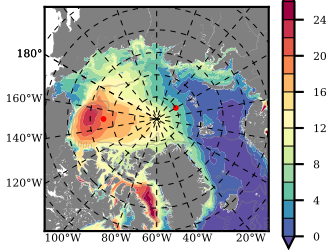

ERA01NEM405LAS mean FWC (m) over 1994

Mean FWC (m) from BG Obs Sys. (Proshutinsky et al. GRL2018) over year 2003-2017

Mean FWC (m) from Init State

ERA01NEM405LAS mean SSH anomaly

Mean DOT from Armitage et al. 2017 2003-2014