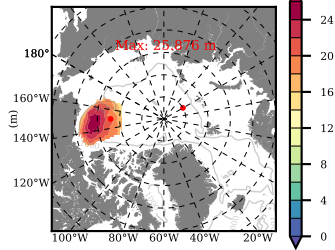

ERA01NEM405LAS mean FWC (m) over 1994

Mean FWC (m) from BG Obs Sys. (Proshutinsky et al. GRL2018) over year 2003-2017

Mean FWC (m) from Init State

ERA01NEM405LAS mean SSH anomaly

Mean DOT from Armitage et al. 2017 2003-2014