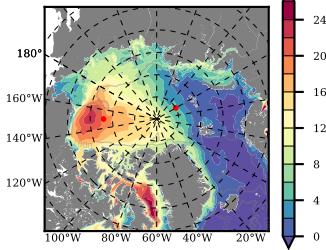

ERA01NEM405LAS mean FWC (m) over 1995

Mean FWC (m) from BG Obs Sys. (Proshutinsky et al. GRL2018) over year 2003-2017

Mean FWC (m) from Init State

ERA01NEM405LAS mean SSH anomaly

Mean DOT from Armitage et al. 2017 2003-2014