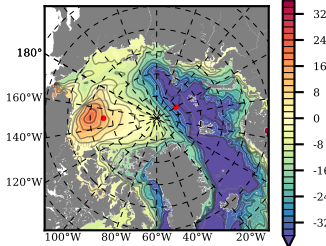

ERA01NEM405LAS mean FWC (m) over 1995

Mean FWC (m) from BG Obs Sys. (Proshutinsky et al. GRL2018) over year 2003-2017

Mean FWC (m) from Init State

ERA01NEM405LAS mean SSH anomaly

Mean DOT from Armitage et al. 2017 2003-2014