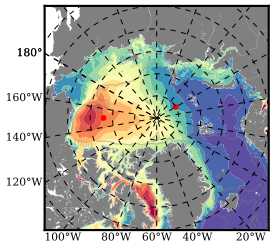

ERA01NEM405LAS mean FWC (m) over 1996

Mean FWC (m) from BG Obs Sys. (Proshutinsky et al. GRL2018) over year 2003-2017

Mean FWC (m) from Init State

ERA01NEM405LAS mean SSH anomaly

Mean DOT from Armitage et al. 2017 2003-2014