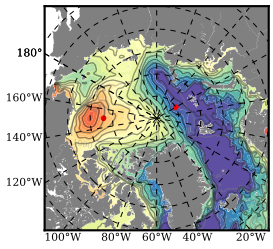

ERA01NEM405LAS mean FWC (m) over 1996

Mean FWC (m) from BG Obs Sys. (Proshutinsky et al. GRL2018) over year 2003-2017

Mean FWC (m) from Init State

ERA01NEM405LAS mean SSH anomaly

Mean DOT from Armitage et al. 2017 2003-2014