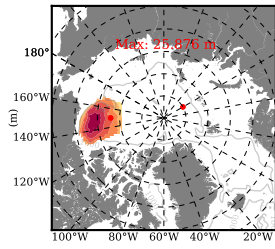

ERA01NEM405LAS mean FWC (m) over 1996

Mean FWC (m) from BG Obs Sys. (Proshutinsky et al. GRL2018) over year 2003-2017

Mean FWC (m) from Init State

ERA01NEM405LAS mean SSH anomaly

Mean DOT from Armitage et al. 2017 2003-2014