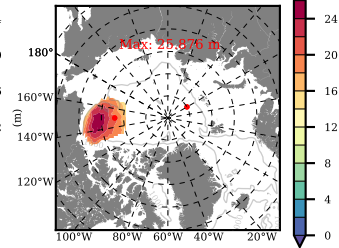

ERA01NEM405LAS mean FWC (m) over 1997

Mean FWC (m) from BG Obs Sys. (Proshutinsky et al. GRL2018) over year 2003-2017

Mean FWC (m) from Init State

ERA01NEM405LAS mean SSH anomaly

Mean DOT from Armitage et al. 2017 2003-2014