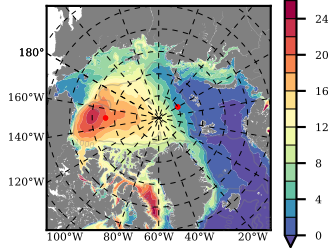

ERA01NEM405LAS mean FWC (m) over 1997

Mean FWC (m) from BG Obs Sys. (Proshutinsky et al. GRL2018) over year 2003-2017

Mean FWC (m) from Init State

ERA01NEM405LAS mean SSH anomaly

Mean DOT from Armitage et al. 2017 2003-2014