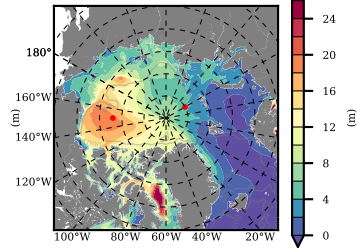

ERA01NEM405LAS mean FWC (m) over 1997

Mean FWC (m) from BG Obs Sys. (Proshutinsky et al. GRL2018) over year 2003-2017

Mean FWC (m) from Init State

ERA01NEM405LAS mean SSH anomaly

Mean DOT from Armitage et al. 2017 2003-2014