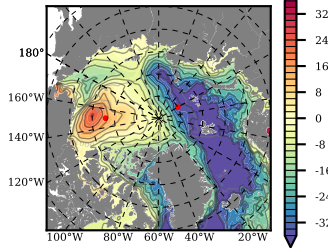

ERA01NEM405LAS mean FWC (m) over 1997

Mean FWC (m) from BG Obs Sys. (Proshutinsky et al. GRL2018) over year 2003-2017

Mean FWC (m) from Init State

ERA01NEM405LAS mean SSH anomaly

Mean DOT from Armitage et al. 2017 2003-2014