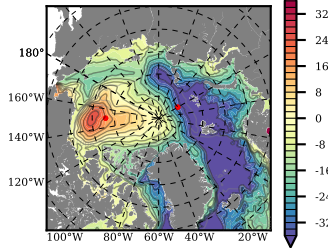

ERA01NEM405LAS mean FWC (m) over 1998

Mean FWC (m) from BG Obs Sys. (Proshutinsky et al. GRL2018) over year 2003-2017

Mean FWC (m) from Init State

ERA01NEM405LAS mean SSH anomaly

Mean DOT from Armitage et al. 2017 2003-2014