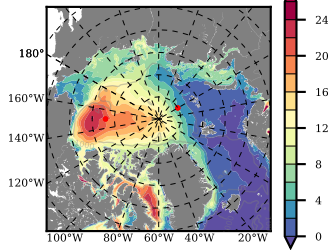

ERA01NEM405LAS mean FWC (m) over 1998

Mean FWC (m) from BG Obs Sys. (Proshutinsky et al. GRL2018) over year 2003-2017

Mean FWC (m) from Init State

ERA01NEM405LAS mean SSH anomaly

Mean DOT from Armitage et al. 2017 2003-2014