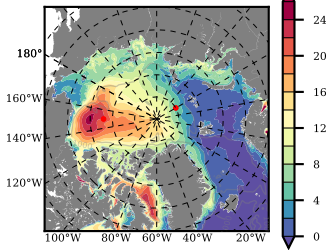

ERA01NEM405LAS mean FWC (m) over 1999

Mean FWC (m) from BG Obs Sys. (Proshutinsky et al. GRL2018) over year 2003-2017

Mean FWC (m) from Init State

ERA01NEM405LAS mean SSH anomaly

Mean DOT from Armitage et al. 2017 2003-2014