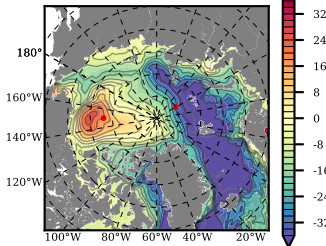

ERA01NEM405LAS mean FWC (m) over 1999

Mean FWC (m) from BG Obs Sys. (Proshutinsky et al. GRL2018) over year 2003-2017

Mean FWC (m) from Init State

ERA01NEM405LAS mean SSH anomaly

Mean DOT from Armitage et al. 2017 2003-2014