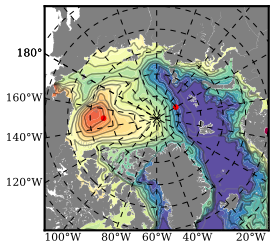

ERA01NEM405LAS mean FWC (m) over 2000

Mean FWC (m) from BG Obs Sys. (Proshutinsky et al. GRL2018) over year 2003-2017

Mean FWC (m) from Init State

ERA01NEM405LAS mean SSH anomaly

Mean DOT from Armitage et al. 2017 2003-2014