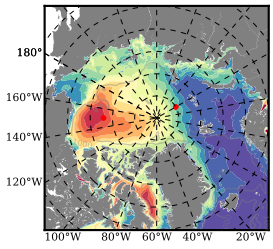

ERA01NEM405LAS mean FWC (m) over 2000

Mean FWC (m) from BG Obs Sys. (Proshutinsky et al. GRL2018) over year 2003-2017

Mean FWC (m) from Init State

ERA01NEM405LAS mean SSH anomaly

Mean DOT from Armitage et al. 2017 2003-2014