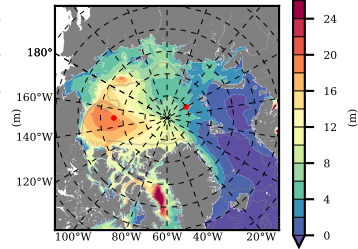

ERA01NEM405LAS mean FWC (m) over 2000

Mean FWC (m) from BG Obs Sys. (Proshutinsky et al. GRL2018) over year 2003-2017

Mean FWC (m) from Init State

ERA01NEM405LAS mean SSH anomaly

Mean DOT from Armitage et al. 2017 2003-2014