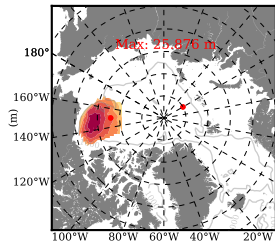

ERA01NEM405LAS mean FWC (m) over 2000

Mean FWC (m) from BG Obs Sys. (Proshutinsky et al. GRL2018) over year 2003-2017

Mean FWC (m) from Init State

ERA01NEM405LAS mean SSH anomaly

Mean DOT from Armitage et al. 2017 2003-2014