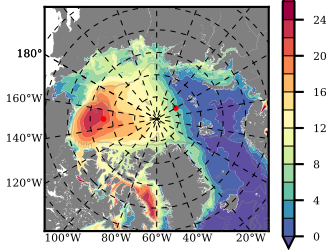

ERA01NEM405LAS mean FWC (m) over 2001

Mean FWC (m) from BG Obs Sys. (Proshutinsky et al. GRL2018) over year 2003-2017

Mean FWC (m) from Init State

ERA01NEM405LAS mean SSH anomaly

Mean DOT from Armitage et al. 2017 2003-2014