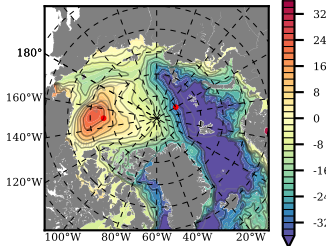

ERA01NEM405LAS mean FWC (m) over 2001

Mean FWC (m) from BG Obs Sys. (Proshutinsky et al. GRL2018) over year 2003-2017

Mean FWC (m) from Init State

ERA01NEM405LAS mean SSH anomaly

Mean DOT from Armitage et al. 2017 2003-2014