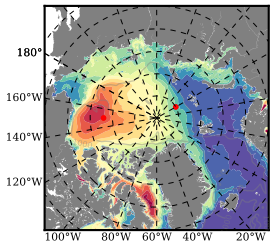

ERA01NEM405LAS mean FWC (m) over 2002

Mean FWC (m) from BG Obs Sys. (Proshutinsky et al. GRL2018) over year 2003-2017

Mean FWC (m) from Init State

ERA01NEM405LAS mean SSH anomaly

Mean DOT from Armitage et al. 2017 2003-2014