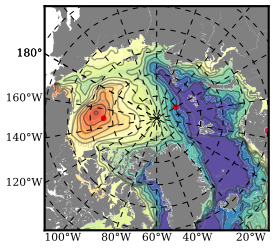

ERA01NEM405LAS mean FWC (m) over 2002

Mean FWC (m) from BG Obs Sys. (Proshutinsky et al. GRL2018) over year 2003-2017

Mean FWC (m) from Init State

ERA01NEM405LAS mean SSH anomaly

Mean DOT from Armitage et al. 2017 2003-2014