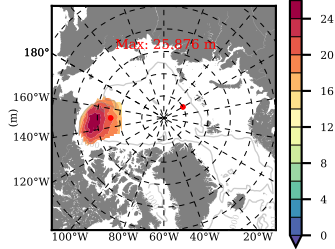

ERA01NEM405LAS mean FWC (m) over 2002

Mean FWC (m) from BG Obs Sys. (Proshutinsky et al. GRL2018) over year 2003-2017

Mean FWC (m) from Init State

ERA01NEM405LAS mean SSH anomaly

Mean DOT from Armitage et al. 2017 2003-2014