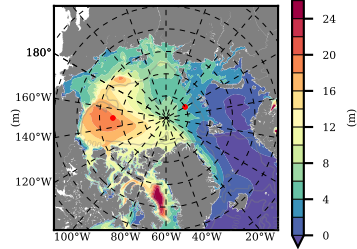

ERA01NEM405LAS mean FWC (m) over 2002

Mean FWC (m) from BG Obs Sys. (Proshutinsky et al. GRL2018) over year 2003-2017

Mean FWC (m) from Init State

ERA01NEM405LAS mean SSH anomaly

Mean DOT from Armitage et al. 2017 2003-2014