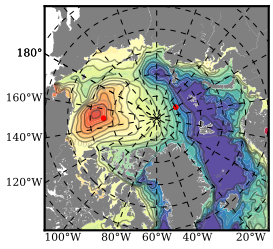

ERA01NEM405LAS mean FWC (m) over 2003

Mean FWC (m) from BG Obs Sys. (Proshutinsky et al. GRL2018) over year 2003

Mean FWC (m) from Init State

ERA01NEM405LAS mean SSH anomaly

Mean DOT from Armitage et al. 2017 2003