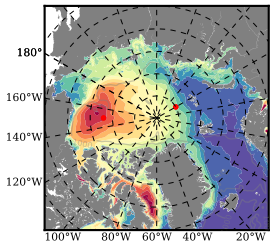

ERA01NEM405LAS mean FWC (m) over 2003

Mean FWC (m) from BG Obs Sys. (Proshutinsky et al. GRL2018) over year 2003

Mean FWC (m) from Init State

ERA01NEM405LAS mean SSH anomaly

Mean DOT from Armitage et al. 2017 2003