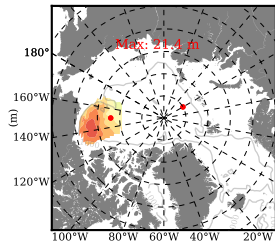

ERA01NEM405LAS mean FWC (m) over 2003

Mean FWC (m) from BG Obs Sys. (Proshutinsky et al. GRL2018) over year 2003

Mean FWC (m) from Init State

ERA01NEM405LAS mean SSH anomaly

Mean DOT from Armitage et al. 2017 2003