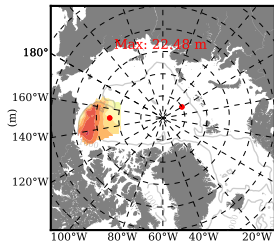

ERA01NEM405LAS mean FWC (m) over 2004

Mean FWC (m) from BG Obs Sys. (Proshutinsky et al. GRL2018) over year 2004

Mean FWC (m) from Init State

ERA01NEM405LAS mean SSH anomaly

Mean DOT from Armitage et al. 2017 2004