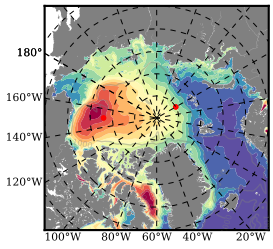

ERA01NEM405LAS mean FWC (m) over 2004

Mean FWC (m) from BG Obs Sys. (Proshutinsky et al. GRL2018) over year 2004

Mean FWC (m) from Init State

ERA01NEM405LAS mean SSH anomaly

Mean DOT from Armitage et al. 2017 2004