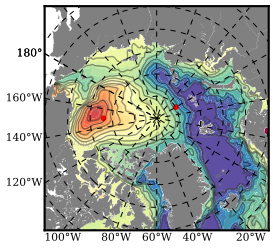

ERA01NEM405LAS mean FWC (m) over 2004

Mean FWC (m) from BG Obs Sys. (Proshutinsky et al. GRL2018) over year 2004

Mean FWC (m) from Init State

ERA01NEM405LAS mean SSH anomaly

Mean DOT from Armitage et al. 2017 2004