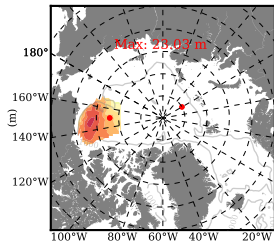

ERA01NEM405LAS mean FWC (m) over 2005

Mean FWC (m) from BG Obs Sys. (Proshutinsky et al. GRL2018) over year 2005

Mean FWC (m) from Init State

ERA01NEM405LAS mean SSH anomaly

Mean DOT from Armitage et al. 2017 2005