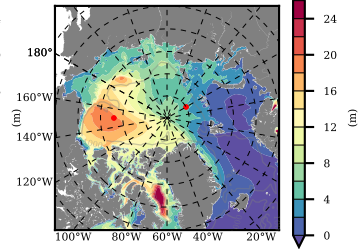

ERA01NEM405LAS mean FWC (m) over 2005

Mean FWC (m) from BG Obs Sys. (Proshutinsky et al. GRL2018) over year 2005

Mean FWC (m) from Init State

ERA01NEM405LAS mean SSH anomaly

Mean DOT from Armitage et al. 2017 2005