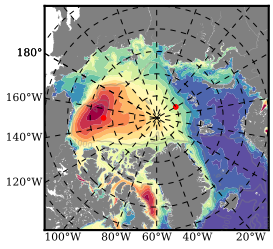

ERA01NEM405LAS mean FWC (m) over 2005

Mean FWC (m) from BG Obs Sys. (Proshutinsky et al. GRL2018) over year 2005

Mean FWC (m) from Init State

ERA01NEM405LAS mean SSH anomaly

Mean DOT from Armitage et al. 2017 2005