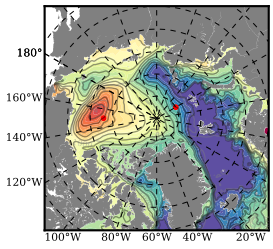

ERA01NEM405LAS mean FWC (m) over 2005

Mean FWC (m) from BG Obs Sys. (Proshutinsky et al. GRL2018) over year 2005

Mean FWC (m) from Init State

ERA01NEM405LAS mean SSH anomaly

Mean DOT from Armitage et al. 2017 2005