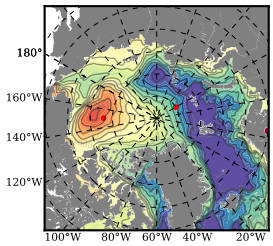

ERA01NEM405LAS mean FWC (m) over 2006

Mean FWC (m) from BG Obs Sys. (Proshutinsky et al. GRL2018) over year 2006

Mean FWC (m) from Init State

ERA01NEM405LAS mean SSH anomaly

Mean DOT from Armitage et al. 2017 2006