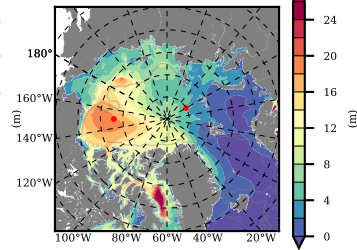

ERA01NEM405LAS mean FWC (m) over 2006

Mean FWC (m) from BG Obs Sys. (Proshutinsky et al. GRL2018) over year 2006

Mean FWC (m) from Init State

ERA01NEM405LAS mean SSH anomaly

Mean DOT from Armitage et al. 2017 2006