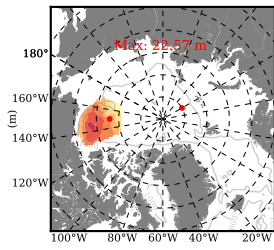

ERA01NEM405LAS mean FWC (m) over 2006

Mean FWC (m) from BG Obs Sys. (Proshutinsky et al. GRL2018) over year 2006

Mean FWC (m) from Init State

ERA01NEM405LAS mean SSH anomaly

Mean DOT from Armitage et al. 2017 2006