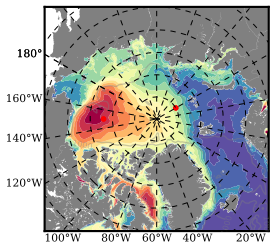

ERA01NEM405LAS mean FWC (m) over 2006

Mean FWC (m) from BG Obs Sys. (Proshutinsky et al. GRL2018) over year 2006

Mean FWC (m) from Init State

ERA01NEM405LAS mean SSH anomaly

Mean DOT from Armitage et al. 2017 2006