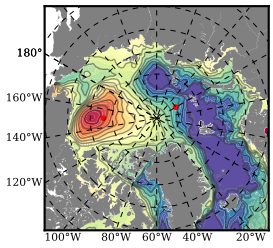

ERA01NEM405LAS mean FWC (m) over 2007

Mean FWC (m) from BG Obs Sys. (Proshutinsky et al. GRL2018) over year 2007

Mean FWC (m) from Init State

ERA01NEM405LAS mean SSH anomaly

Mean DOT from Armitage et al. 2017 2007