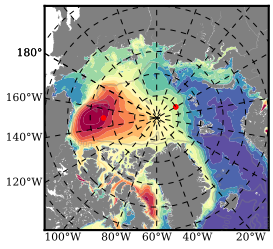

ERA01NEM405LAS mean FWC (m) over 2007

Mean FWC (m) from BG Obs Sys. (Proshutinsky et al. GRL2018) over year 2007

Mean FWC (m) from Init State

ERA01NEM405LAS mean SSH anomaly

Mean DOT from Armitage et al. 2017 2007