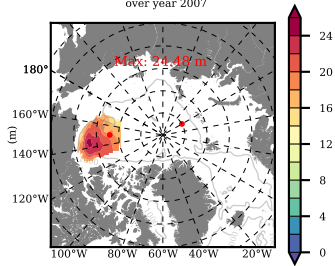

ERA01NEM405LAS mean FWC (m) over 2007

Mean FWC (m) from BG Obs Sys. (Proshutinsky et al. GRL2018) over year 2007

Mean FWC (m) from Init State

ERA01NEM405LAS mean SSH anomaly

Mean DOT from Armitage et al. 2017 2007