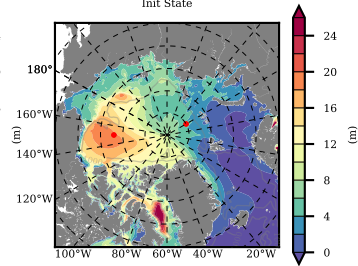

ERA01NEM405LAS mean FWC (m) over 2007

Mean FWC (m) from BG Obs Sys. (Proshutinsky et al. GRL2018) over year 2007

Mean FWC (m) from Init State

ERA01NEM405LAS mean SSH anomaly

Mean DOT from Armitage et al. 2017 2007