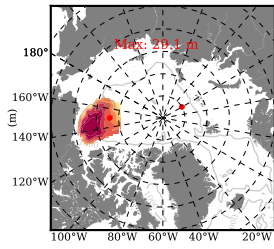

ERA01NEM405LAS mean FWC (m) over 2008

Mean FWC (m) from BG Obs Sys. (Proshutinsky et al. GRL2018) over year 2008

Mean FWC (m) from Init State

ERA01NEM405LAS mean SSH anomaly

Mean DOT from Armitage et al. 2017 2008