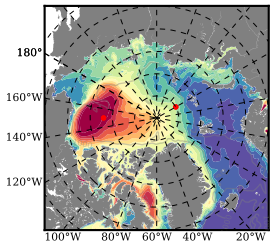

ERA01NEM405LAS mean FWC (m) over 2008

Mean FWC (m) from BG Obs Sys. (Proshutinsky et al. GRL2018) over year 2008

Mean FWC (m) from Init State

ERA01NEM405LAS mean SSH anomaly

Mean DOT from Armitage et al. 2017 2008