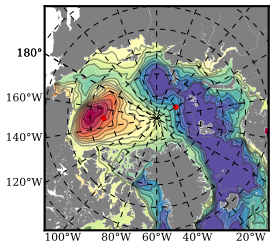

ERA01NEM405LAS mean FWC (m) over 2008

Mean FWC (m) from BG Obs Sys. (Proshutinsky et al. GRL2018) over year 2008

Mean FWC (m) from Init State

ERA01NEM405LAS mean SSH anomaly

Mean DOT from Armitage et al. 2017 2008