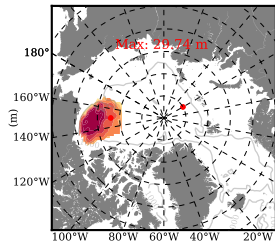

ERA01NEM405LAS mean FWC (m) over 2009

Mean FWC (m) from BG Obs Sys. (Proshutinsky et al. GRL2018) over year 2009

Mean FWC (m) from Init State

ERA01NEM405LAS mean SSH anomaly

Mean DOT from Armitage et al. 2017 2009