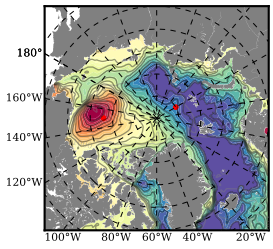

ERA01NEM405LAS mean FWC (m) over 2009

Mean FWC (m) from BG Obs Sys. (Proshutinsky et al. GRL2018) over year 2009

Mean FWC (m) from Init State

ERA01NEM405LAS mean SSH anomaly

Mean DOT from Armitage et al. 2017 2009