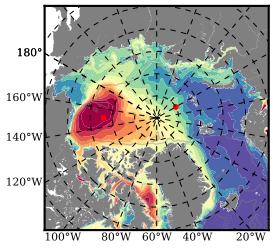

ERA01NEM405LAS mean FWC (m) over 2009

Mean FWC (m) from BG Obs Sys. (Proshutinsky et al. GRL2018) over year 2009

Mean FWC (m) from Init State

ERA01NEM405LAS mean SSH anomaly

Mean DOT from Armitage et al. 2017 2009