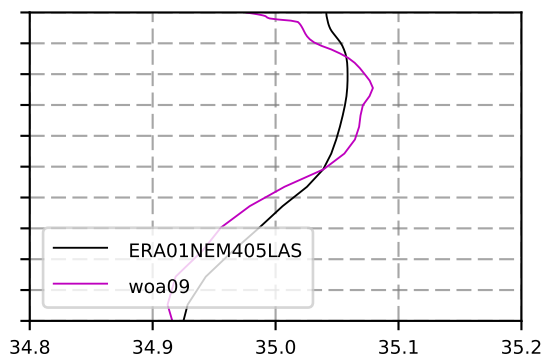

1979 mean temperature
@ moor GIN seas box

1979 mean Salinity
@ moor GIN seas box

@ moor MIKE box

@ moor MIKE box