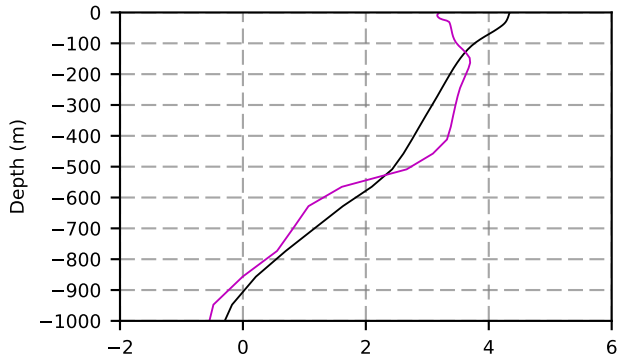

1979 mean temperature
@ moor GIN seas box

1979 mean Salinity
@ moor GIN seas box

@ moor MIKE box

@ moor MIKE box