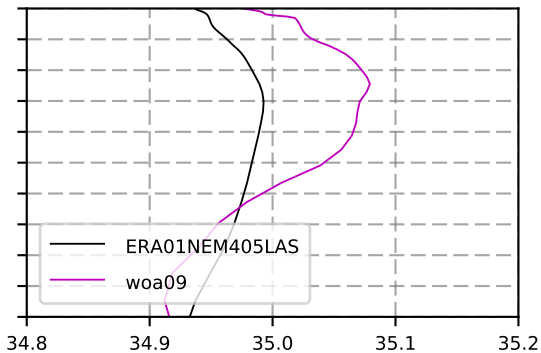

1981 mean temperature  
@ moor GIN seas box

1981 mean Salinity  
@ moor GIN seas box

@ moor MIKE box

@ moor MIKE box