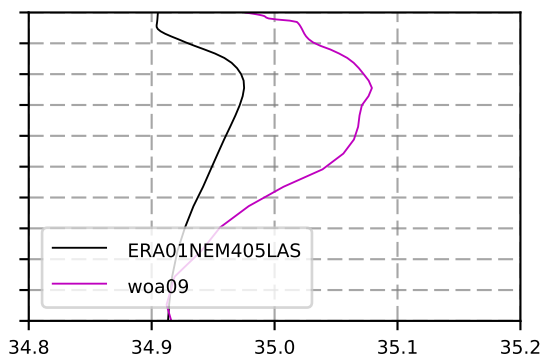

1982 mean temperature  
@ moor GIN seas box

1982 mean Salinity  
@ moor GIN seas box

@ moor MIKE box

@ moor MIKE box