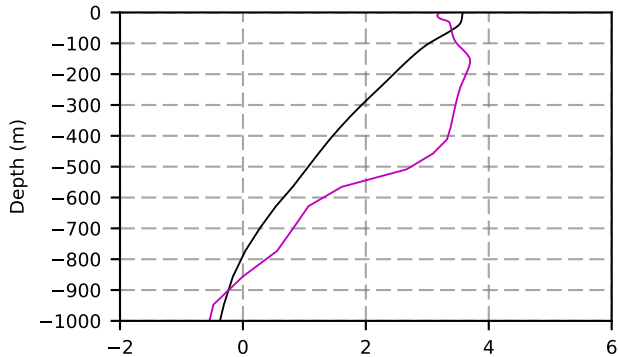

1982 mean temperature  
@ moor GIN seas box

1982 mean Salinity  
@ moor GIN seas box

@ moor MIKE box

@ moor MIKE box