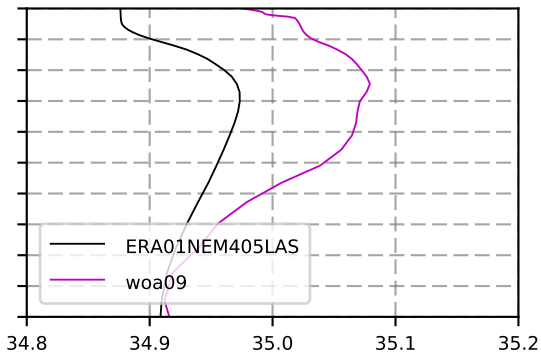

1983 mean temperature  
@ moor GIN seas box

1983 mean Salinity  
@ moor GIN seas box

@ moor MIKE box

@ moor MIKE box