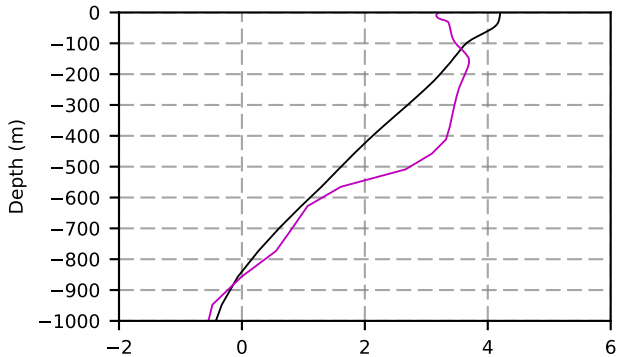

1983 mean temperature  
@ moor GIN seas box

1983 mean Salinity  
@ moor GIN seas box

@ moor MIKE box

@ moor MIKE box