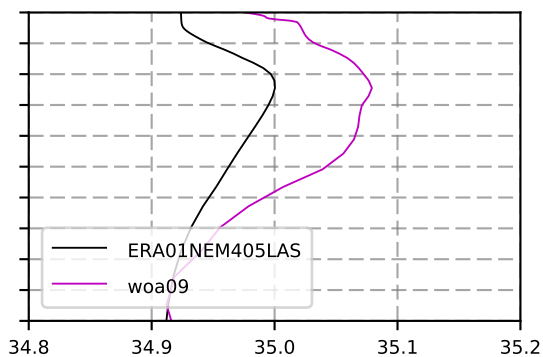

1984 mean temperature
@ moor GIN seas box

1984 mean Salinity
@ moor GIN seas box

@ moor MIKE box

@ moor MIKE box