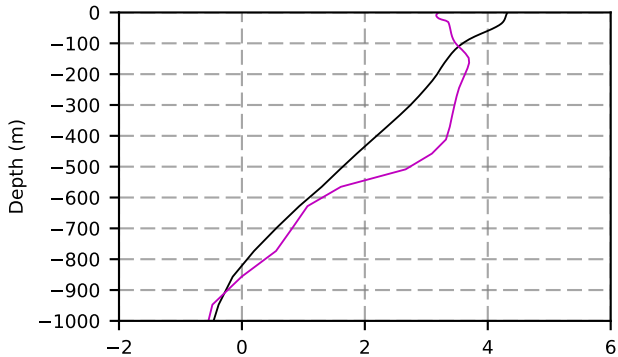

1985 mean temperature
@ moor GIN seas box

1985 mean Salinity
@ moor GIN seas box

@ moor MIKE box

@ moor MIKE box