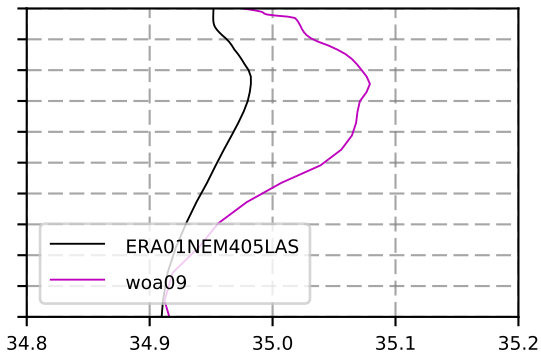

1985 mean temperature
@ moor GIN seas box

1985 mean Salinity
@ moor GIN seas box

@ moor MIKE box

@ moor MIKE box