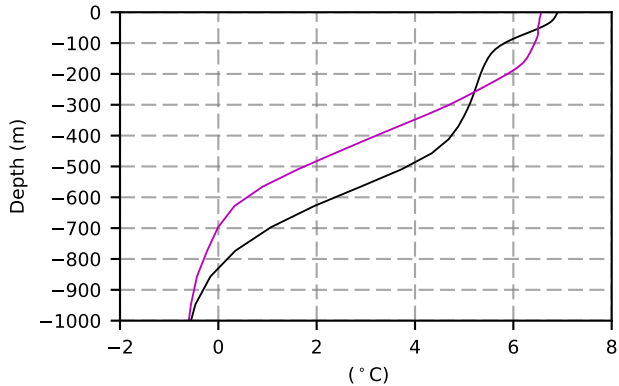

1987 mean temperature  
@ moor GIN seas box

1987 mean Salinity  
@ moor GIN seas box

@ moor MIKE box

@ moor MIKE box