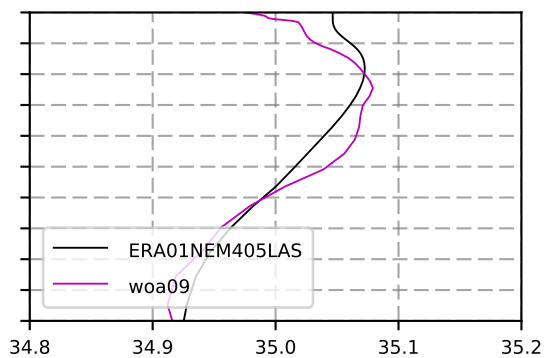

1992 mean temperature  
@ moor GIN seas box

1992 mean Salinity  
@ moor GIN seas box

@ moor MIKE box

@ moor MIKE box