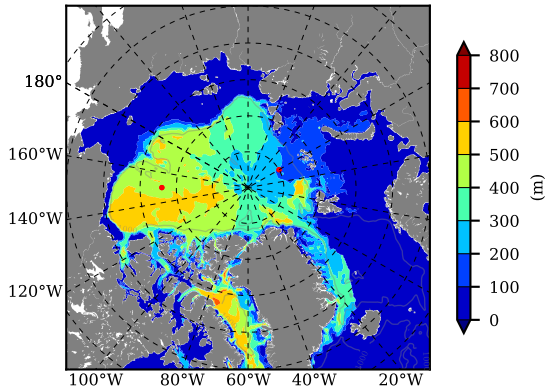

ERA01NEM405MLD AW Max Temp over
1979

AW Max Temp from
PHC 3.0

ERA01NEM405MLD AW Max Temp depth

AW Max Temp depth from
PHC 3.0