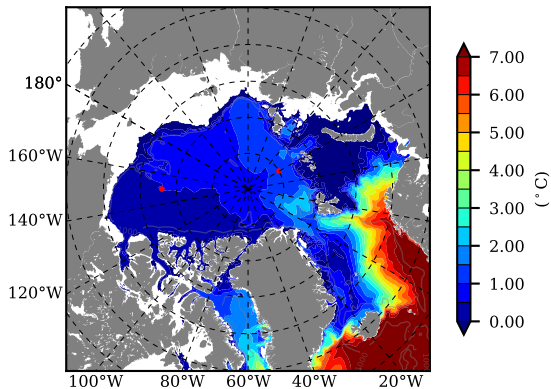

ERA01NEM405MLD AW Max Temp over
1979

AW Max Temp from
PHC 3.0

ERA01NEM405MLD AW Max Temp depth

AW Max Temp depth from
PHC 3.0