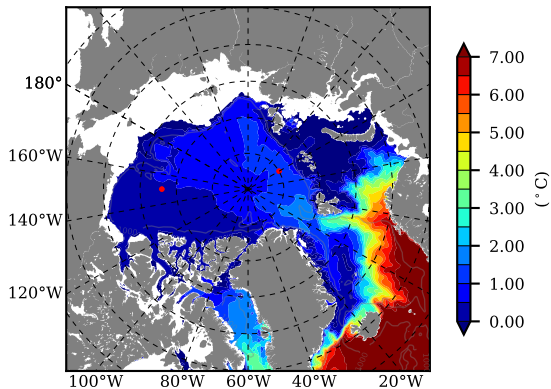

ERA01NEM405MLD AW Max Temp over  
1980

AW Max Temp from  
PHC 3.0

ERA01NEM405MLD AW Max Temp depth

AW Max Temp depth from  
PHC 3.0