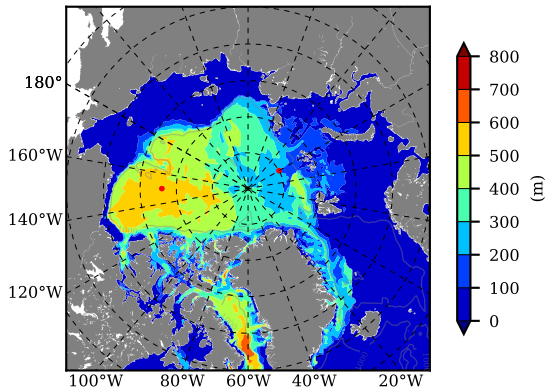

ERA01NEM405MLD AW Max Temp over  
1980

AW Max Temp from  
PHC 3.0

ERA01NEM405MLD AW Max Temp depth

AW Max Temp depth from  
PHC 3.0