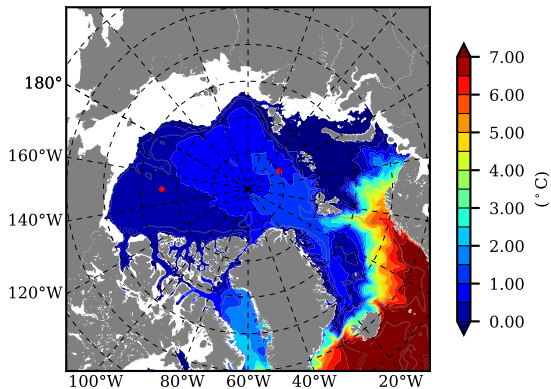

ERA01NEM405MLD AW Max Temp over 1981

AW Max Temp from PHC 3.0

ERA01NEM405MLD AW Max Temp depth

AW Max Temp depth from PHC 3.0