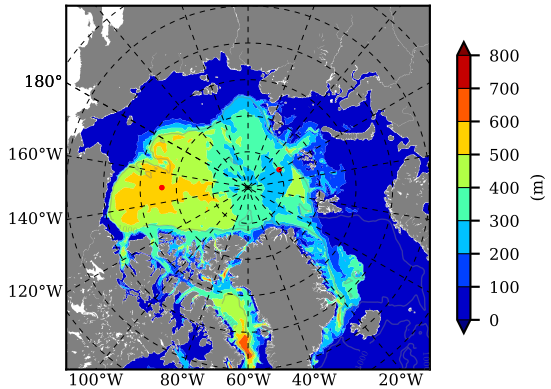

ERA01NEM405MLD AW Max Temp over 1981

AW Max Temp from PHC 3.0

ERA01NEM405MLD AW Max Temp depth

AW Max Temp depth from PHC 3.0