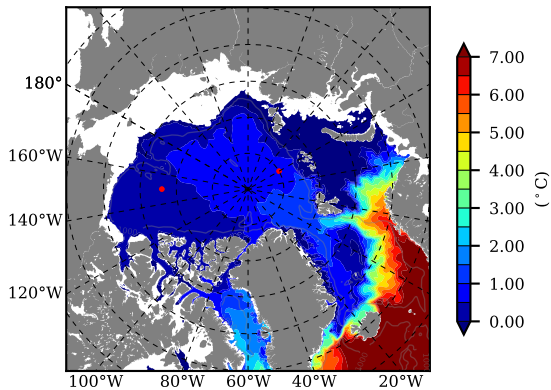

ERA01NEM405MLD AW Max Temp over
1982

AW Max Temp from
PHC 3.0

ERA01NEM405MLD AW Max Temp depth

AW Max Temp depth from
PHC 3.0