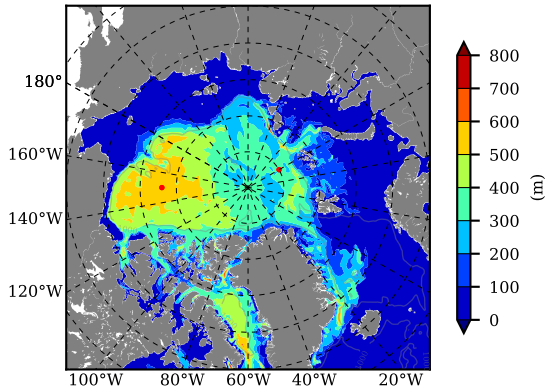

ERA01NEM405MLD AW Max Temp over
1982

AW Max Temp from
PHC 3.0

ERA01NEM405MLD AW Max Temp depth

AW Max Temp depth from
PHC 3.0