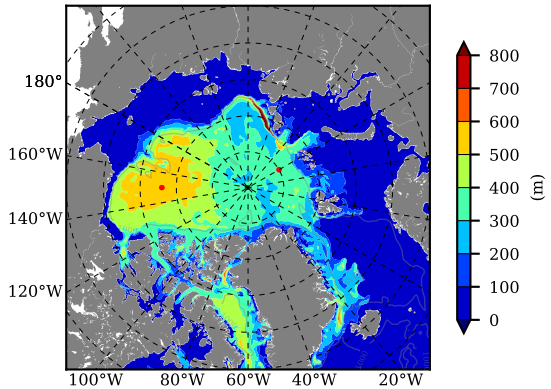

ERA01NEM405MLD AW Max Temp over
1983

AW Max Temp from
PHC 3.0

ERA01NEM405MLD AW Max Temp depth

AW Max Temp depth from
PHC 3.0