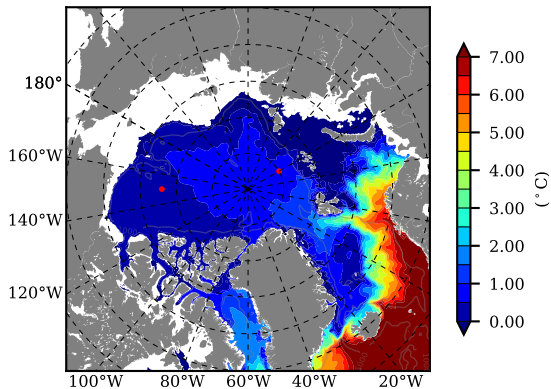

ERA01NEM405MLD AW Max Temp over
1983

AW Max Temp from
PHC 3.0

ERA01NEM405MLD AW Max Temp depth

AW Max Temp depth from
PHC 3.0