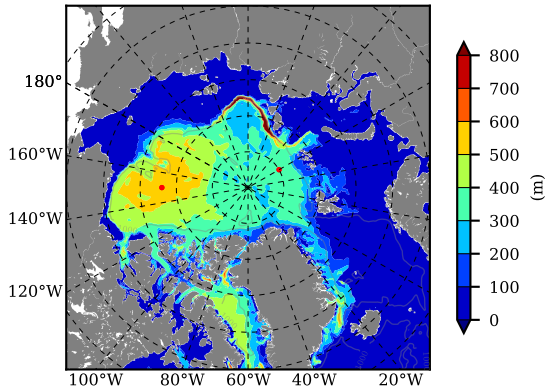

ERA01NEM405MLD AW Max Temp over  
1984

AW Max Temp from  
PHC 3.0

ERA01NEM405MLD AW Max Temp depth

AW Max Temp depth from  
PHC 3.0