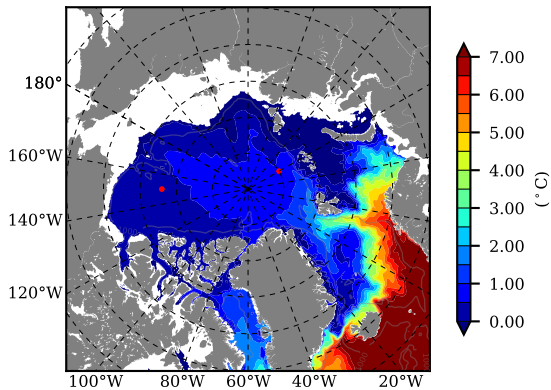

ERA01NEM405MLD AW Max Temp over  
1984

AW Max Temp from  
PHC 3.0

ERA01NEM405MLD AW Max Temp depth

AW Max Temp depth from  
PHC 3.0