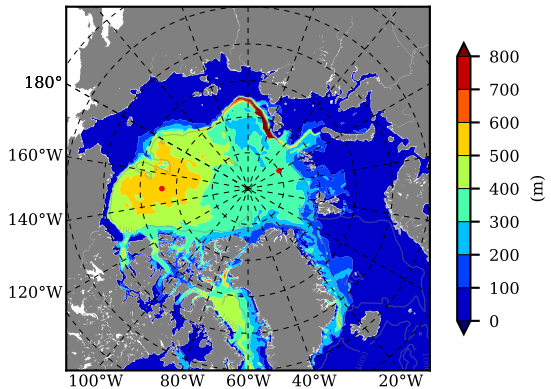

ERA01NEM405MLD AW Max Temp over
1985

AW Max Temp from
PHC 3.0

ERA01NEM405MLD AW Max Temp depth

AW Max Temp depth from
PHC 3.0