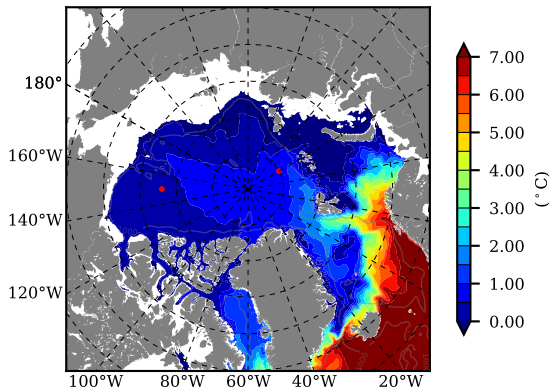

ERA01NEM405MLD AW Max Temp over
1985

AW Max Temp from
PHC 3.0

ERA01NEM405MLD AW Max Temp depth

AW Max Temp depth from
PHC 3.0