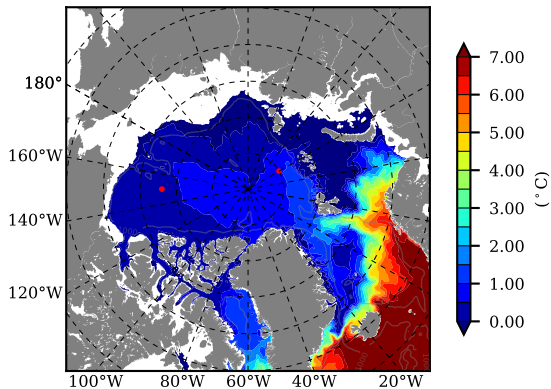

ERA01NEM405MLD AW Max Temp over
1986

AW Max Temp from
PHC 3.0

ERA01NEM405MLD AW Max Temp depth

AW Max Temp depth from
PHC 3.0