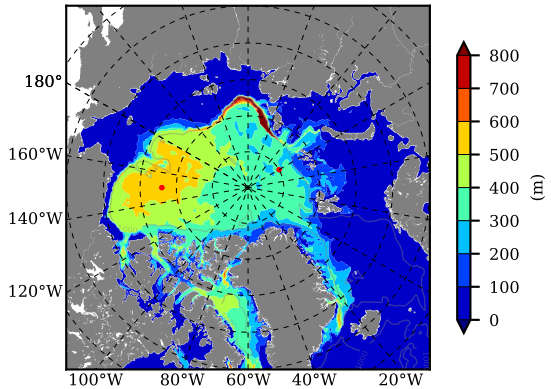

ERA01NEM405MLD AW Max Temp over
1986

AW Max Temp from
PHC 3.0

ERA01NEM405MLD AW Max Temp depth

AW Max Temp depth from
PHC 3.0