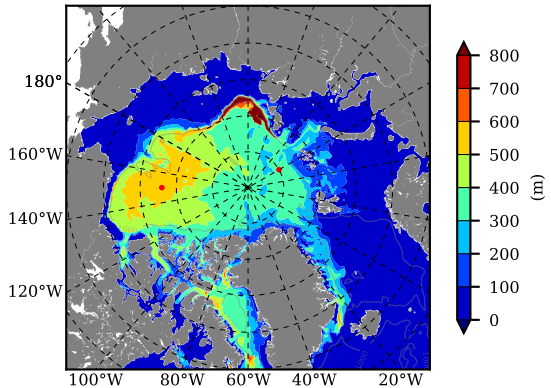

ERA01NEM405MLD AW Max Temp over
1987

AW Max Temp from
PHC 3.0

ERA01NEM405MLD AW Max Temp depth

AW Max Temp depth from
PHC 3.0