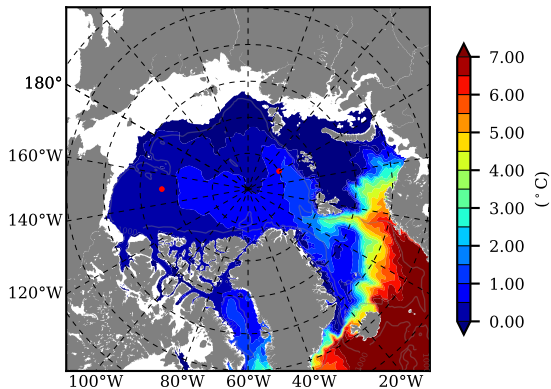

ERA01NEM405MLD AW Max Temp over
1987

AW Max Temp from
PHC 3.0

ERA01NEM405MLD AW Max Temp depth

AW Max Temp depth from
PHC 3.0