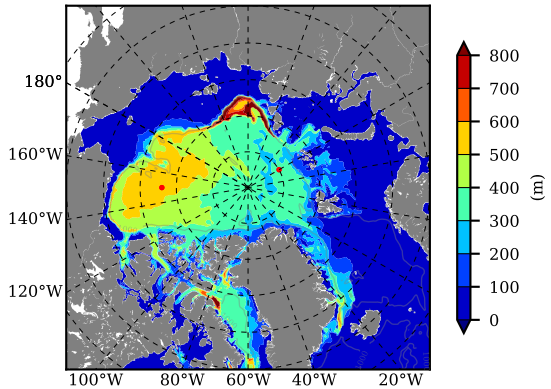

ERA01NEM405MLD AW Max Temp over 1988

AW Max Temp from PHC 3.0

ERA01NEM405MLD AW Max Temp depth

AW Max Temp depth from PHC 3.0