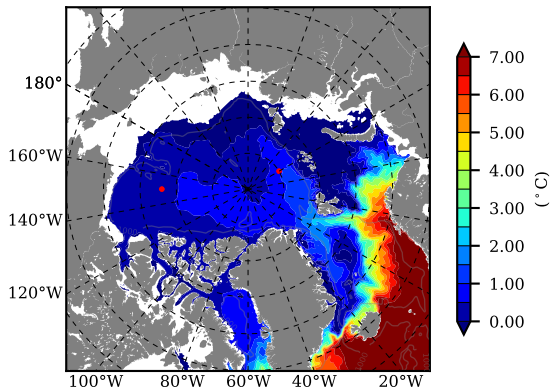

ERA01NEM405MLD AW Max Temp over 1988

AW Max Temp from PHC 3.0

ERA01NEM405MLD AW Max Temp depth

AW Max Temp depth from PHC 3.0