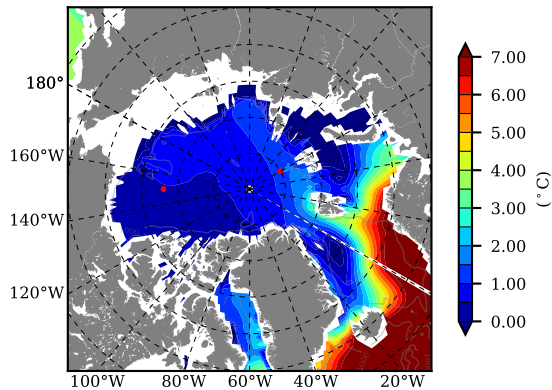

ERA01NEM405MLD AW Max Temp over 1988

AW Max Temp from PHC 3.0

ERA01NEM405MLD AW Max Temp depth

AW Max Temp depth from PHC 3.0