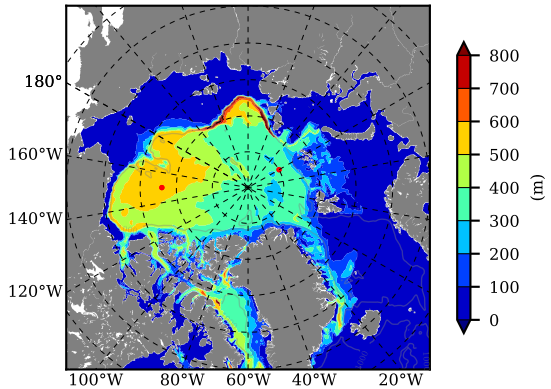

ERA01NEM405MLD AW Max Temp over  
1989

AW Max Temp from  
PHC 3.0

ERA01NEM405MLD AW Max Temp depth

AW Max Temp depth from  
PHC 3.0