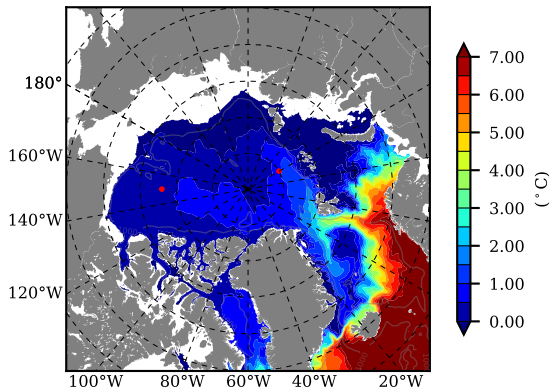

ERA01NEM405MLD AW Max Temp over  
1989

AW Max Temp from  
PHC 3.0

ERA01NEM405MLD AW Max Temp depth

AW Max Temp depth from  
PHC 3.0