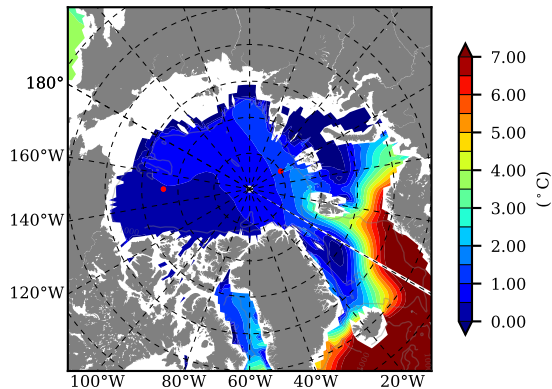

ERA01NEM405MLD AW Max Temp over  
1989

AW Max Temp from  
PHC 3.0

ERA01NEM405MLD AW Max Temp depth

AW Max Temp depth from  
PHC 3.0