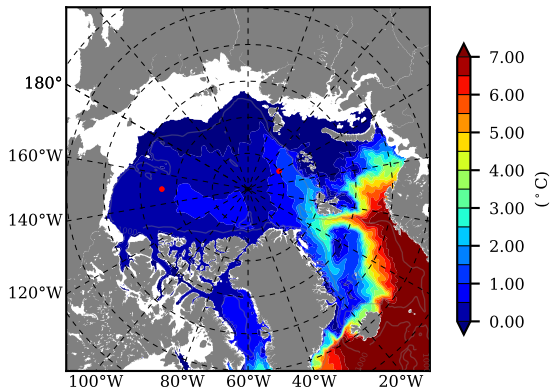

ERA01NEM405MLD AW Max Temp over
1990

AW Max Temp from
PHC 3.0

ERA01NEM405MLD AW Max Temp depth

AW Max Temp depth from
PHC 3.0