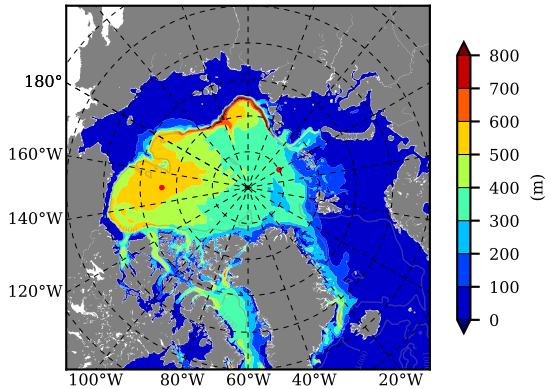

ERA01NEM405MLD AW Max Temp over
1990

AW Max Temp from
PHC 3.0

ERA01NEM405MLD AW Max Temp depth

AW Max Temp depth from
PHC 3.0