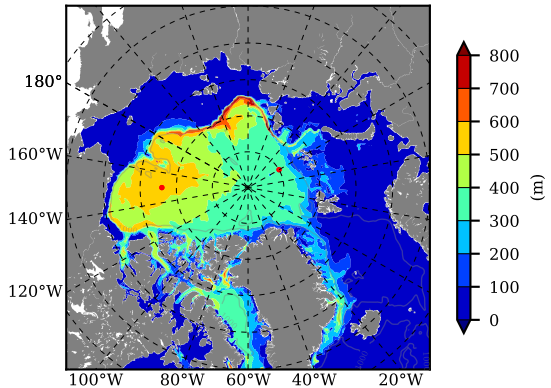

ERA01NEM405MLD AW Max Temp over 1991

AW Max Temp from PHC 3.0

ERA01NEM405MLD AW Max Temp depth

AW Max Temp depth from PHC 3.0