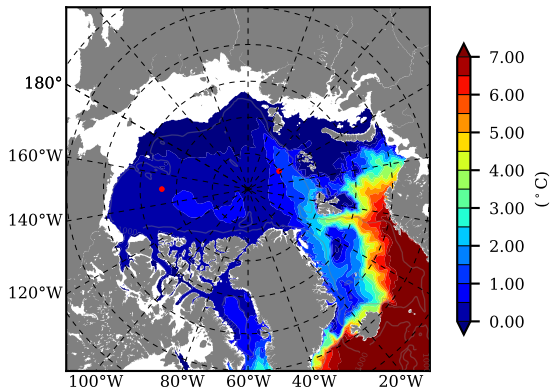

ERA01NEM405MLD AW Max Temp over 1991

AW Max Temp from PHC 3.0

ERA01NEM405MLD AW Max Temp depth

AW Max Temp depth from PHC 3.0