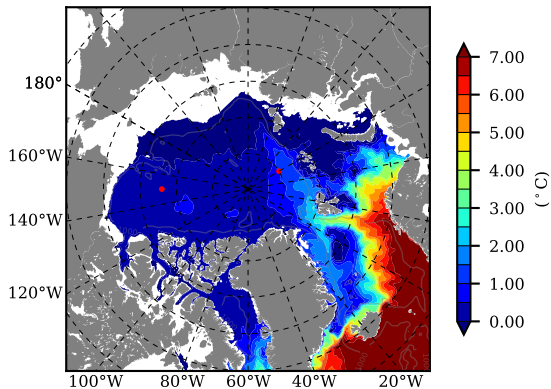

ERA01NEM405MLD AW Max Temp over
1992

AW Max Temp from
PHC 3.0

ERA01NEM405MLD AW Max Temp depth

AW Max Temp depth from
PHC 3.0