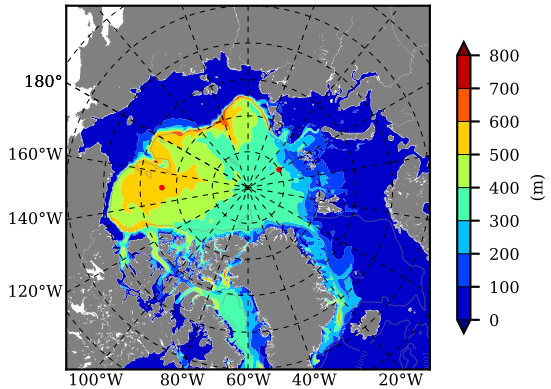

ERA01NEM405MLD AW Max Temp over
1992

AW Max Temp from
PHC 3.0

ERA01NEM405MLD AW Max Temp depth

AW Max Temp depth from
PHC 3.0