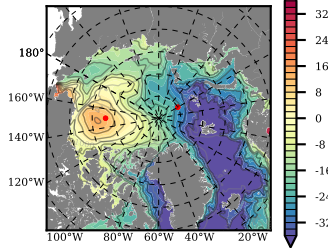

ERA01NEM405MLD mean FWC (m) over 1979

Mean FWC (m) from BG Obs Sys. (Proshutinsky et al. GRL2018) over year 2003-2017

Mean FWC (m) from Init State

ERA01NEM405MLD mean SSH anomaly

Mean DOT from Armitage et al. 2017 2003-2014