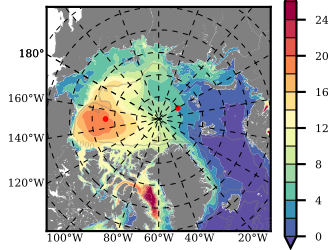

ERA01NEM405MLD mean FWC (m) over 1979

Mean FWC (m) from BG Obs Sys. (Proshutinsky et al. GRL2018) over year 2003-2017

Mean FWC (m) from Init State

ERA01NEM405MLD mean SSH anomaly

Mean DOT from Armitage et al. 2017 2003-2014