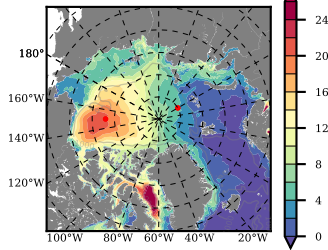

ERA01NEM405MLD mean FWC (m) over 1980

Mean FWC (m) from BG Obs Sys. (Proshutinsky et al. GRL2018) over year 2003-2017

Mean FWC (m) from Init State

ERA01NEM405MLD mean SSH anomaly

Mean DOT from Armitage et al. 2017 2003-2014