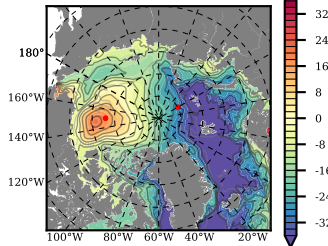

ERA01NEM405MLD mean FWC (m) over 1980

Mean FWC (m) from BG Obs Sys. (Proshutinsky et al. GRL2018) over year 2003-2017

Mean FWC (m) from Init State

ERA01NEM405MLD mean SSH anomaly

Mean DOT from Armitage et al. 2017 2003-2014