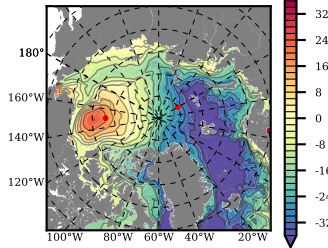

ERA01NEM405MLD mean FWC (m) over 1981

Mean FWC (m) from BG Obs Sys. (Proshutinsky et al. GRL2018) over year 2003-2017

Mean FWC (m) from Init State

ERA01NEM405MLD mean SSH anomaly

Mean DOT from Armitage et al. 2017 2003-2014