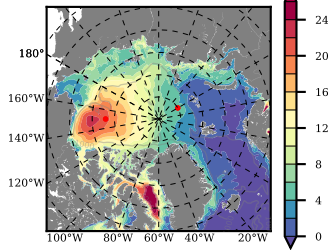

ERA01NEM405MLD mean FWC (m) over 1981

Mean FWC (m) from BG Obs Sys. (Proshutinsky et al. GRL2018) over year 2003-2017

Mean FWC (m) from Init State

ERA01NEM405MLD mean SSH anomaly

Mean DOT from Armitage et al. 2017 2003-2014