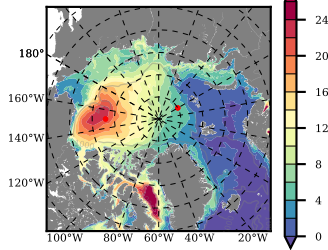

ERA01NEM405MLD mean FWC (m) over 1982

Mean FWC (m) from BG Obs Sys. (Proshutinsky et al. GRL2018) over year 2003-2017

Mean FWC (m) from Init State

ERA01NEM405MLD mean SSH anomaly

Mean DOT from Armitage et al. 2017 2003-2014