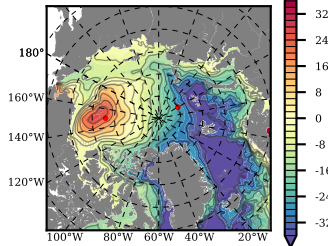

ERA01NEM405MLD mean FWC (m) over 1982

Mean FWC (m) from BG Obs Sys. (Proshutinsky et al. GRL2018) over year 2003-2017

Mean FWC (m) from Init State

ERA01NEM405MLD mean SSH anomaly

Mean DOT from Armitage et al. 2017 2003-2014