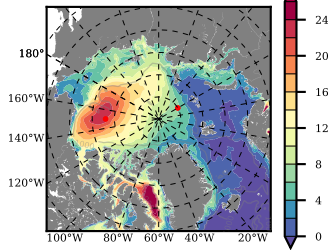

ERA01NEM405MLD mean FWC (m) over 1983

Mean FWC (m) from BG Obs Sys. (Proshutinsky et al. GRL2018) over year 2003-2017

Mean FWC (m) from Init State

ERA01NEM405MLD mean SSH anomaly

Mean DOT from Armitage et al. 2017 2003-2014