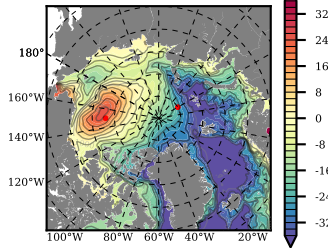

ERA01NEM405MLD mean FWC (m) over 1983

Mean FWC (m) from BG Obs Sys. (Proshutinsky et al. GRL2018) over year 2003-2017

Mean FWC (m) from Init State

ERA01NEM405MLD mean SSH anomaly

Mean DOT from Armitage et al. 2017 2003-2014