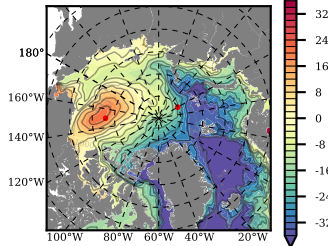

ERA01NEM405MLD mean FWC (m) over 1984

Mean FWC (m) from BG Obs Sys. (Proshutinsky et al. GRL2018) over year 2003-2017

Mean FWC (m) from Init State

ERA01NEM405MLD mean SSH anomaly

Mean DOT from Armitage et al. 2017 2003-2014