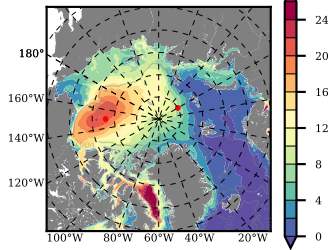

ERA01NEM405MLD mean FWC (m) over 1984

Mean FWC (m) from BG Obs Sys. (Proshutinsky et al. GRL2018) over year 2003-2017

Mean FWC (m) from Init State

ERA01NEM405MLD mean SSH anomaly

Mean DOT from Armitage et al. 2017 2003-2014