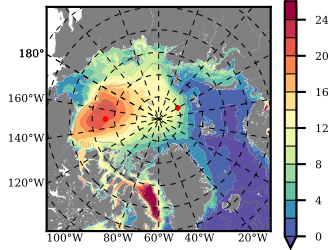

ERA01NEM405MLD mean FWC (m) over 1985

Mean FWC (m) from BG Obs Sys. (Proshutinsky et al. GRL2018) over year 2003-2017

Mean FWC (m) from Init State

ERA01NEM405MLD mean SSH anomaly

Mean DOT from Armitage et al. 2017 2003-2014