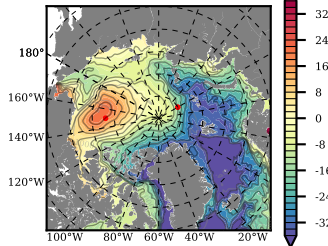

ERA01NEM405MLD mean FWC (m) over 1985

Mean FWC (m) from BG Obs Sys. (Proshutinsky et al. GRL2018) over year 2003-2017

Mean FWC (m) from Init State

ERA01NEM405MLD mean SSH anomaly

Mean DOT from Armitage et al. 2017 2003-2014