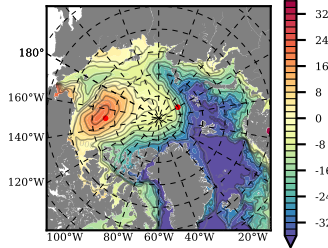

ERA01NEM405MLD mean FWC (m) over 1986

Mean FWC (m) from BG Obs Sys. (Proshutinsky et al. GRL2018) over year 2003-2017

Mean FWC (m) from Init State

ERA01NEM405MLD mean SSH anomaly

Mean DOT from Armitage et al. 2017 2003-2014