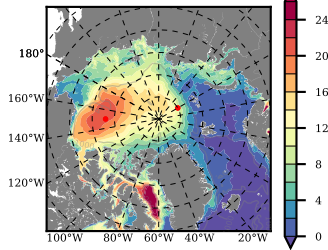

ERA01NEM405MLD mean FWC (m) over 1986

Mean FWC (m) from BG Obs Sys. (Proshutinsky et al. GRL2018) over year 2003-2017

Mean FWC (m) from Init State

ERA01NEM405MLD mean SSH anomaly

Mean DOT from Armitage et al. 2017 2003-2014