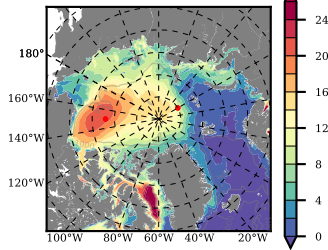

ERA01NEM405MLD mean FWC (m) over 1987

Mean FWC (m) from BG Obs Sys. (Proshutinsky et al. GRL2018) over year 2003-2017

Mean FWC (m) from Init State

ERA01NEM405MLD mean SSH anomaly

Mean DOT from Armitage et al. 2017 2003-2014