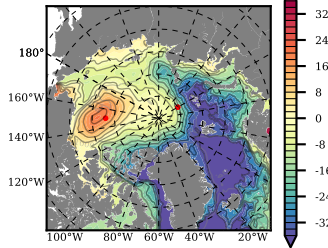

ERA01NEM405MLD mean FWC (m) over 1987

Mean FWC (m) from BG Obs Sys. (Proshutinsky et al. GRL2018) over year 2003-2017

Mean FWC (m) from Init State

ERA01NEM405MLD mean SSH anomaly

Mean DOT from Armitage et al. 2017 2003-2014