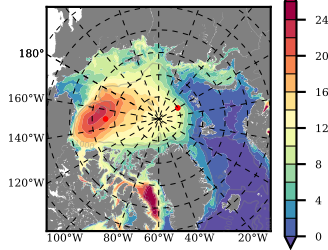

ERA01NEM405MLD mean FWC (m) over 1988

Mean FWC (m) from BG Obs Sys. (Proshutinsky et al. GRL2018) over year 2003-2017

Mean FWC (m) from Init State

ERA01NEM405MLD mean SSH anomaly

Mean DOT from Armitage et al. 2017 2003-2014