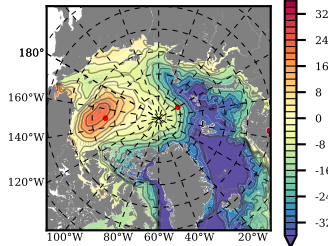

ERA01NEM405MLD mean FWC (m) over 1988

Mean FWC (m) from BG Obs Sys. (Proshutinsky et al. GRL2018) over year 2003-2017

Mean FWC (m) from Init State

ERA01NEM405MLD mean SSH anomaly

Mean DOT from Armitage et al. 2017 2003-2014