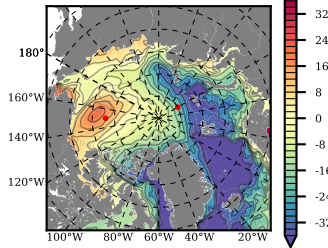

ERA01NEM405MLD mean FWC (m) over 1989

Mean FWC (m) from BG Obs Sys. (Proshutinsky et al. GRL2018) over year 2003-2017

Mean FWC (m) from Init State

ERA01NEM405MLD mean SSH anomaly

Mean DOT from Armitage et al. 2017 2003-2014