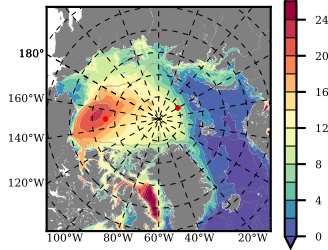

ERA01NEM405MLD mean FWC (m) over 1989

Mean FWC (m) from BG Obs Sys. (Proshutinsky et al. GRL2018) over year 2003-2017

Mean FWC (m) from Init State

ERA01NEM405MLD mean SSH anomaly

Mean DOT from Armitage et al. 2017 2003-2014