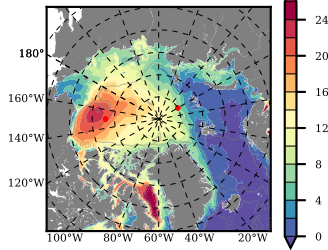

ERA01NEM405MLD mean FWC (m) over 1990

Mean FWC (m) from BG Obs Sys. (Proshutinsky et al. GRL2018) over year 2003-2017

Mean FWC (m) from Init State

ERA01NEM405MLD mean SSH anomaly

Mean DOT from Armitage et al. 2017 2003-2014