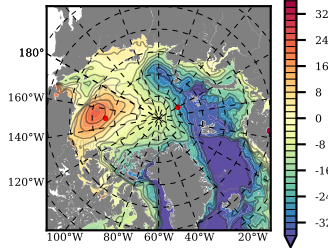

ERA01NEM405MLD mean FWC (m) over 1990

Mean FWC (m) from BG Obs Sys. (Proshutinsky et al. GRL2018) over year 2003-2017

Mean FWC (m) from Init State

ERA01NEM405MLD mean SSH anomaly

Mean DOT from Armitage et al. 2017 2003-2014